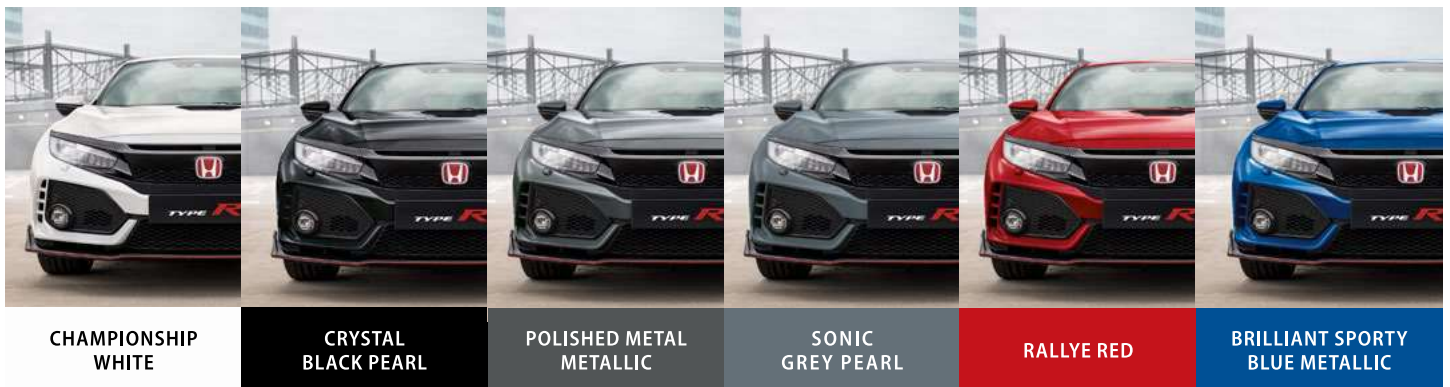

CHAMPIONSHIP  
WHITE

CRYSTAL  
BLACK PEARL

POLISHED METAL  
METALLIC

SONIC  
GREY PEARL

RALLYE RED

BRILLIANT SPORTY  
BLUE METALLIC